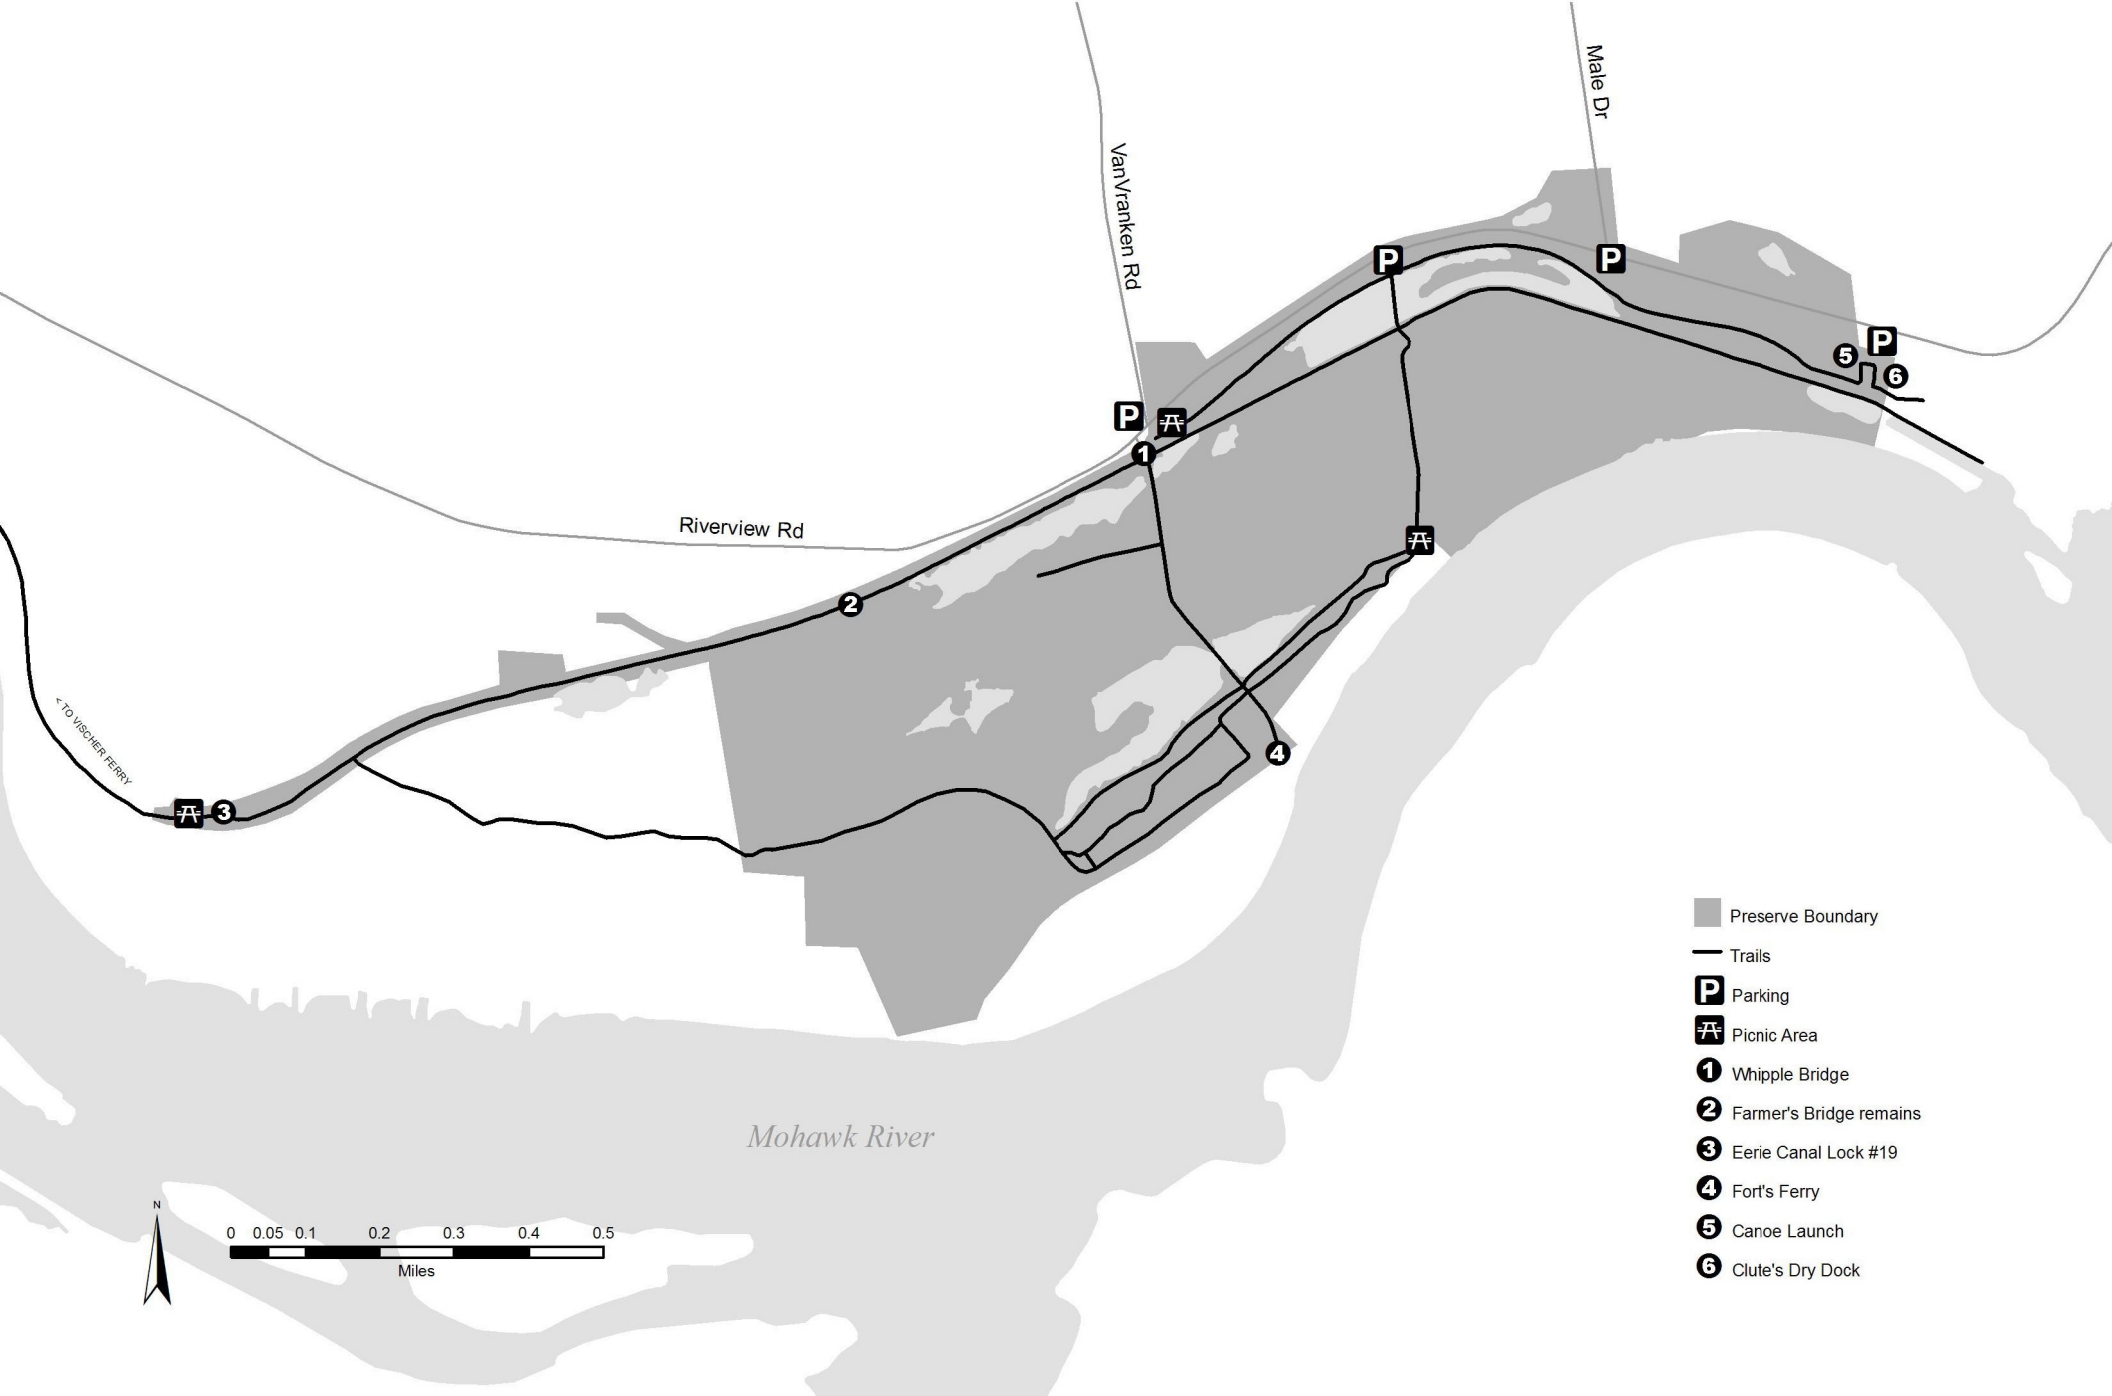

# VISCHER FERRY NATURE AND HISTORIC PRESERVE

-  Preserve Boundary
-  Trails
-  Parking
-  Picnic Area
-  1 Whipple Bridge
-  2 Farmer's Bridge remains
-  3 Eerie Canal Lock #19
-  4 Fort's Ferry
-  5 Canoe Launch
-  6 Clute's Dry Dock